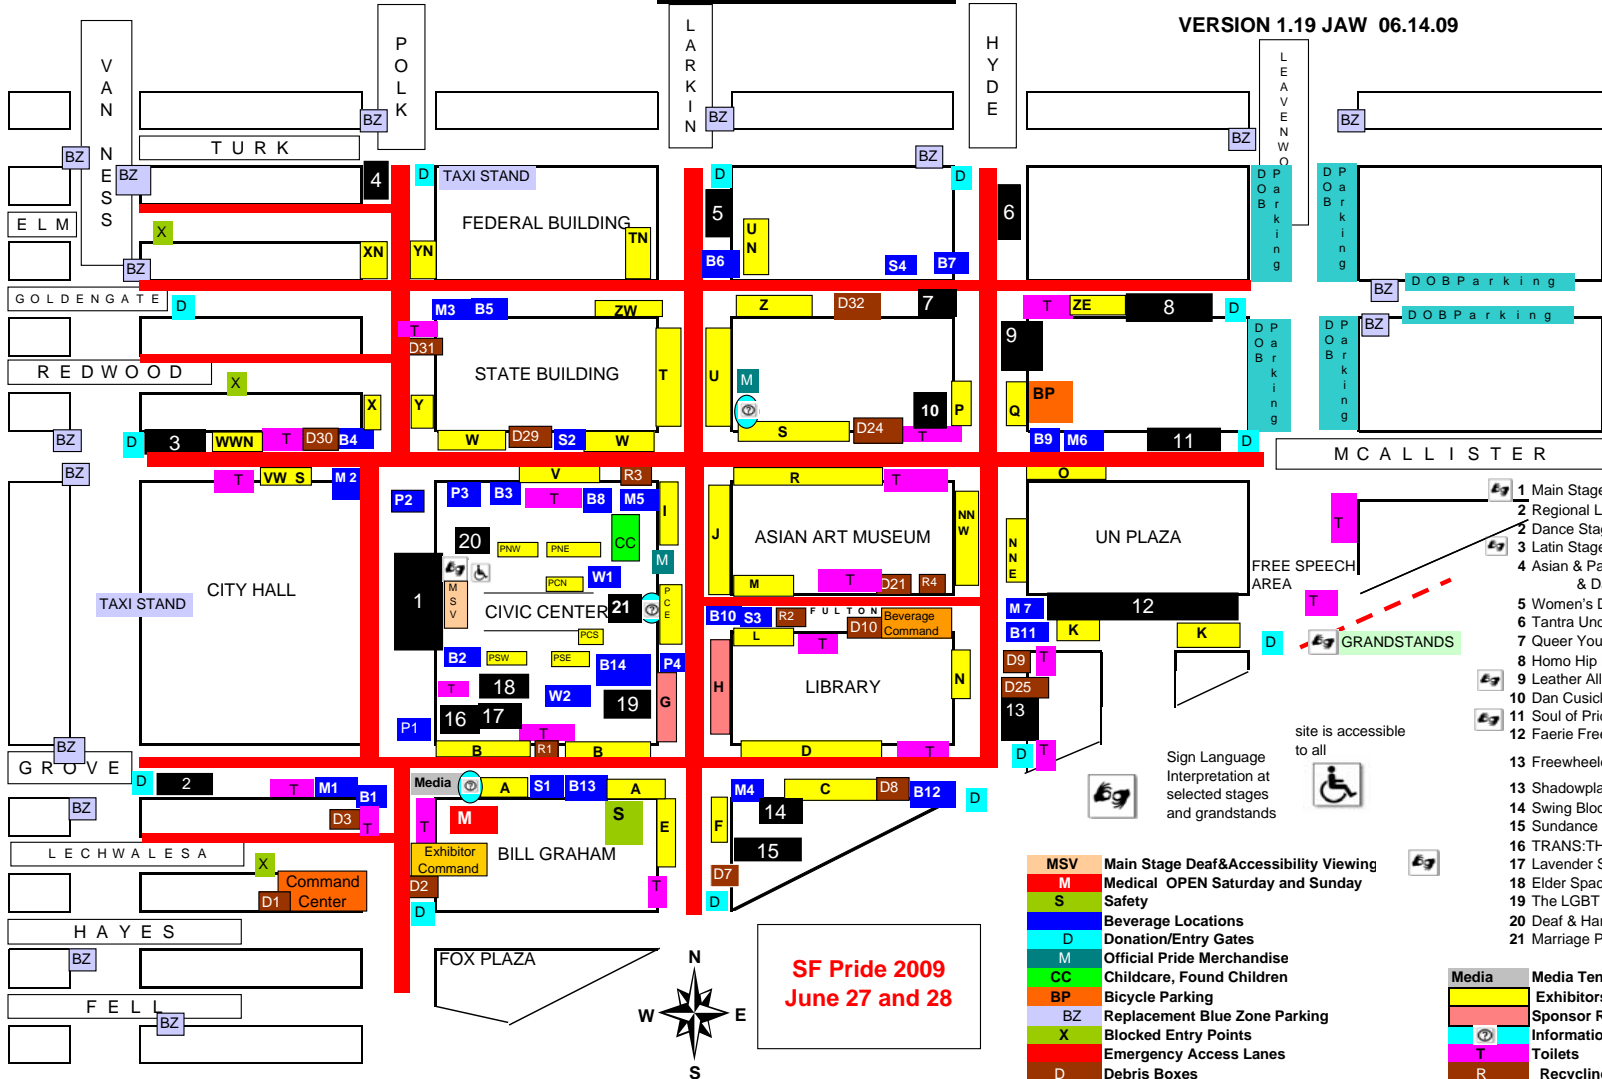

SF PRIDE 2009 MAP

VERSION 1.19 JAW 06.14.09

- 1 Main Stage (Saturday & Sunday)
- 2 Regional Latin American Stage (Saturday)
- 2 Dance Stage (Sunday only)
- 3 Latin Stage (Sunday only)
- 4 Asian & Pacific Islander Pride Pavilion & Dance Arena (Sunday only)
- 5 Women's Dance and Performance Pavilion (Sunday only)
- 6 Tantra Underground Dance stage (Sunday only)
- 7 Queer Youth Space (Sunday only)
- 8 Homo Hip Hop (Sunday only)
- 9 Leather Alley (Sunday only)
- 10 Dan Cusick Clean and Sober Space (Sunday only)
- 11 Soul of Pride African American Village (Sunday only)
- 12 Faerie Freedom Village (Sunday only)
- 13 Freewheeler Classic Car Show (Saturday only)
- 13 Shadowplay Stage (Sunday only)
- 14 Swing Block by Queerjitterbugs.com (Saturday & Sunday)
- 15 Sundance Country Western Dance Corral (Sunday only)
- 16 TRANS:THRIVE Pavilion (Sunday only)
- 17 Lavender Scrolls Project (Sunday only)
- 18 Elder Space (Saturday & Sunday)
- 19 The LGBT Family Collaborative Garden (Sunday only)
- 20 Deaf & Hard of Hearing Gathering Space (Saturday & Sunday)
- 21 Marriage Pavilion

MSV	Main Stage Deaf&Accessibility Viewing
M	Medical OPEN Saturday and Sunday
S	Safety
B	Beverage Locations
D	Donation/Entry Gates
M	Official Pride Merchandise
CC	Childcare, Found Children
BP	Bicycle Parking
BZ	Replacement Blue Zone Parking
X	Blocked Entry Points
E	Emergency Access Lanes
D	Debris Boxes

Media	Media Tent
	Exhibitors
	Sponsor Row
	Information Booths
T	Toilets
R	Recycling